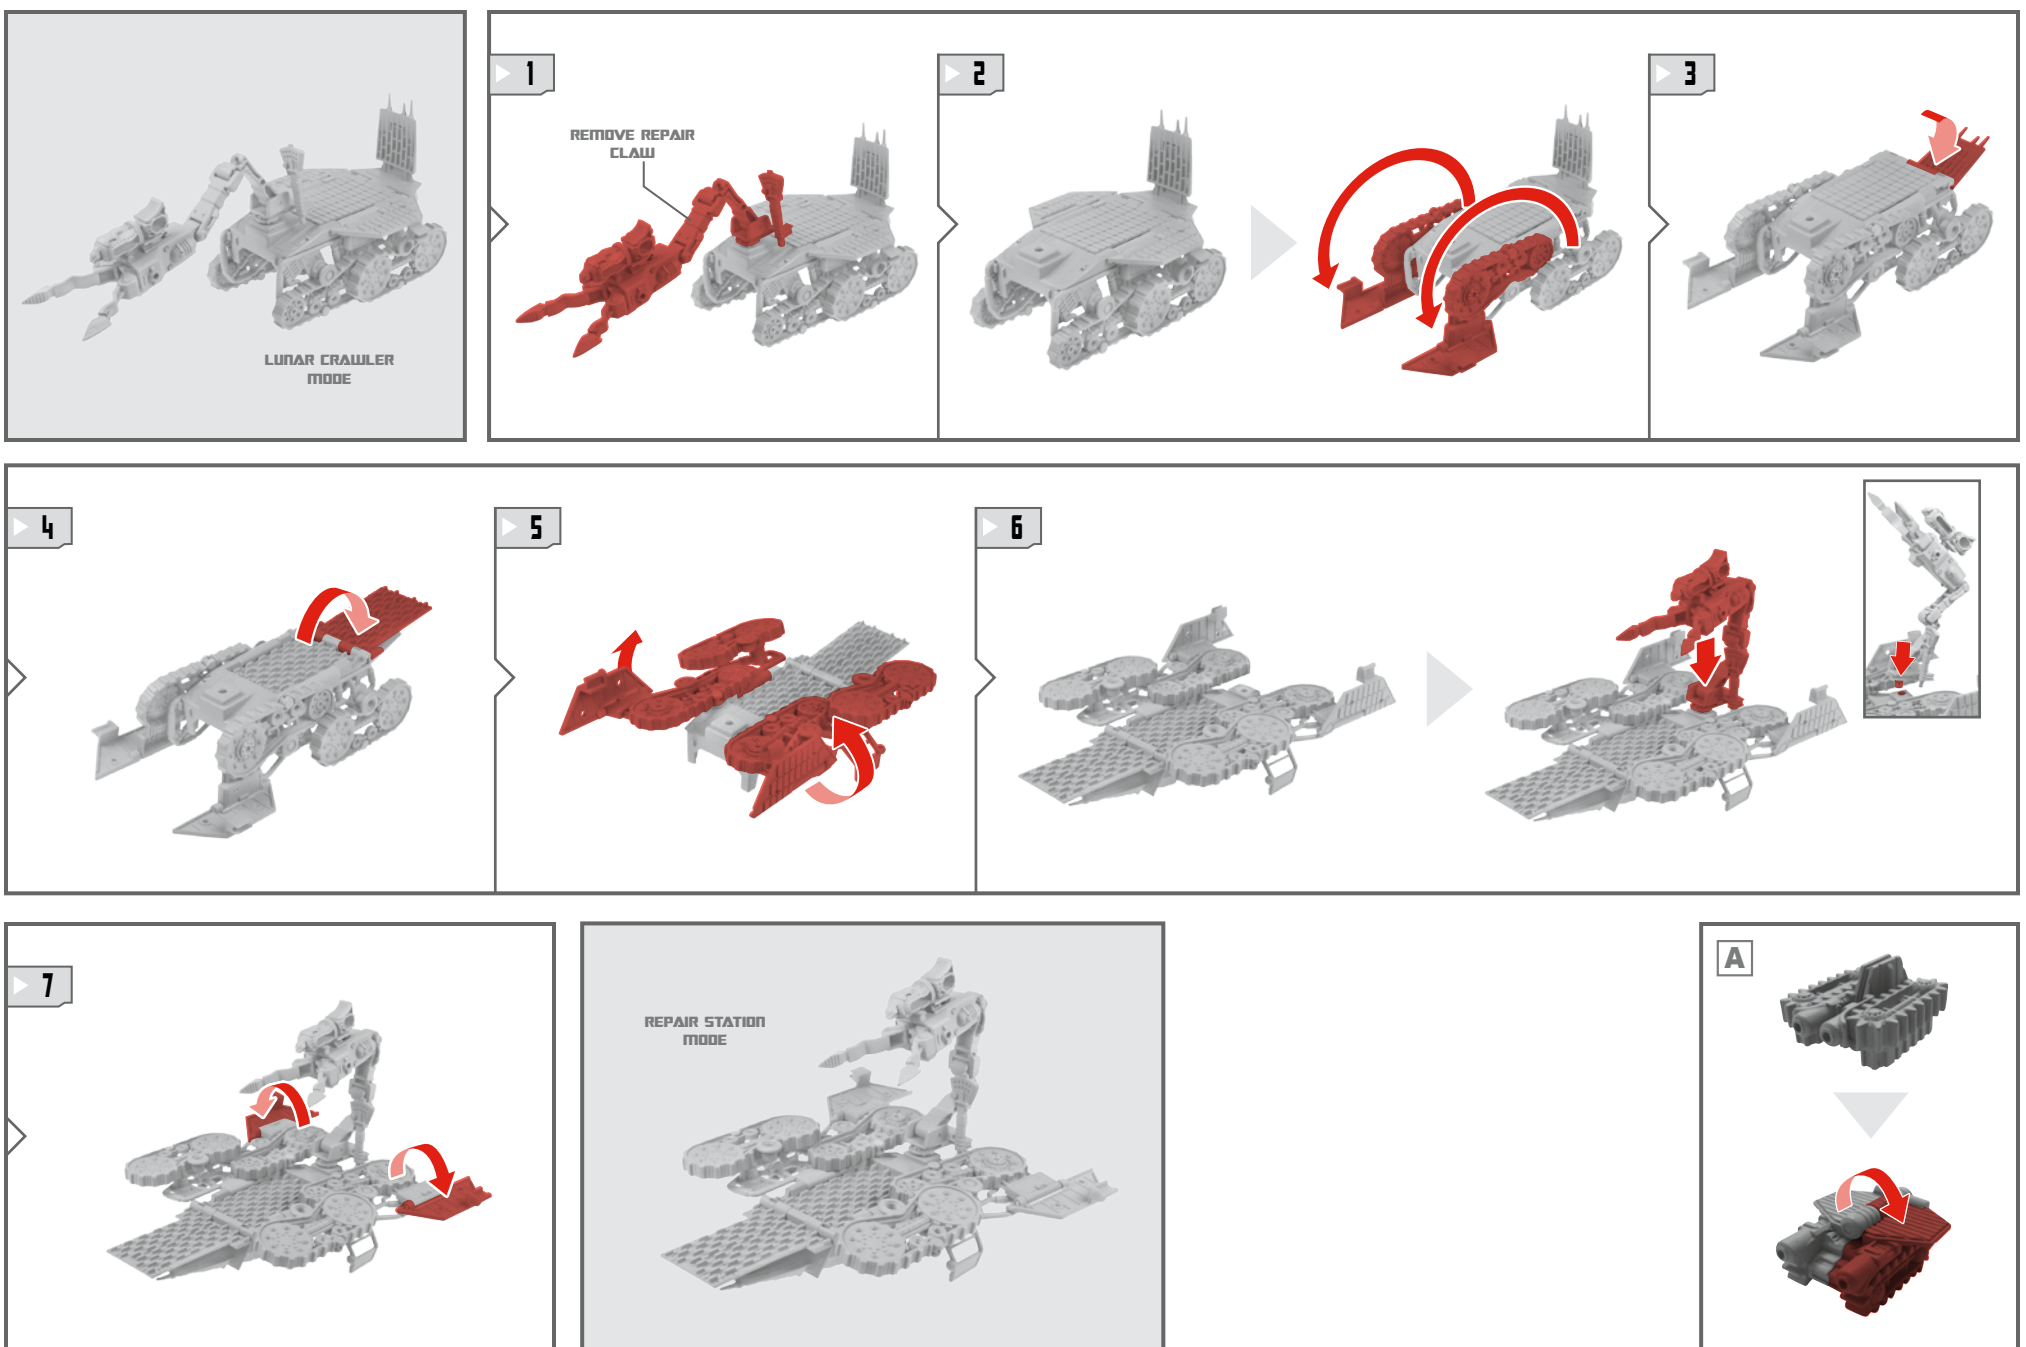

TRANSFORMERS

DARK OF THE MOON™

AUTOBOT®

INTERMEDIATE

AUTOBOT RATCHET® LEVEL: 1 2 3

NOTE: Some parts are made to detach if excessive force is applied, and are designed to be reattached if separation occurs. Adult supervision may be necessary for younger children.

WARNING:

CHOKING HAZARD—Small parts.
Not for children under 3 years.

AGES 5+

29737/28706 ASST.

CHANGING TO VEHICLE

Reverse order of instructions to convert back to robot.

CHANGING TO REPAIR STATION

CHANGING TO LUNAR CRAWLER

REPAIR STATION MODE

1

2 REMOVE REPAIR CLAW

3

4

5

6

7