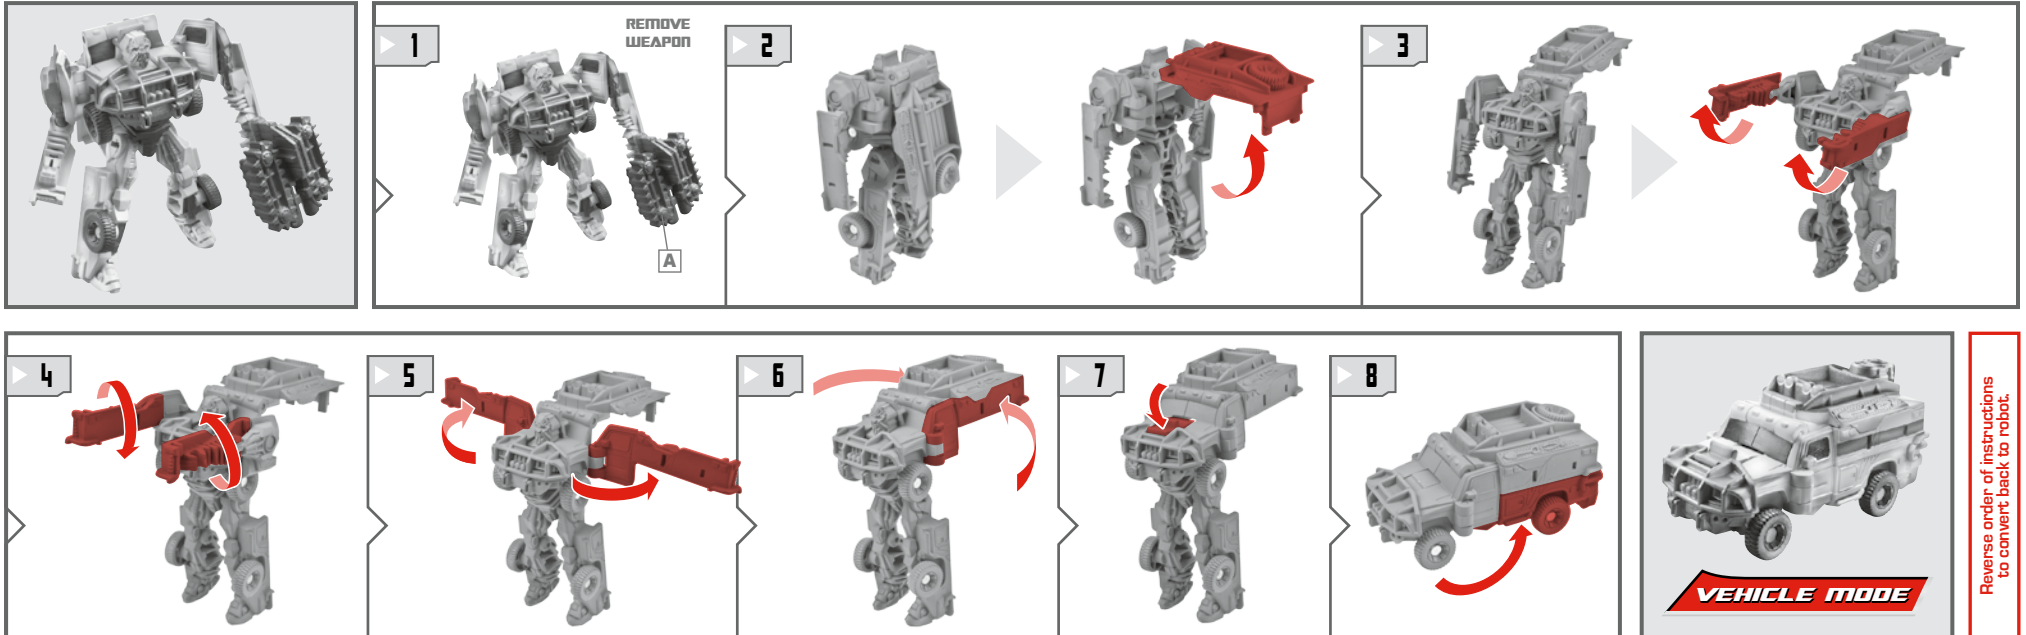

TRANSFORMERS

DARK OF THE MOON™

AUTOBOT®

INTERMEDIATE

AUTOBOT RATCHET® LEVEL: 1 2 3

NOTE: Some parts are made to detach if excessive force is applied, and are designed to be reattached if separation occurs. Adult supervision may be necessary for younger children.

WARNING:

CHOKING HAZARD—Small parts.
Not for children under 3 years.

AGES 5+

29737/28706 ASST.

CHANGING TO VEHICLE

Reverse order of instructions to convert back to robot.

CHANGING TO REPAIR STATION

CHANGING TO LUNAR CRAWLER

LUNAR CRAWLER MODE

CHANGING TO COMBAT VEHICLE

LUNAR CRAWLER MODE

1 REMOVE REPAIR CLAW

2

3

4

5